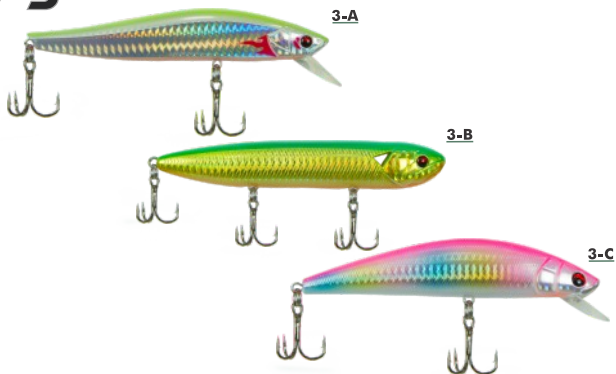

**BASS KIT H****CENTURY**

KIT H1

KIT H2

KIT H3

CODIGO	TAMANHO	PESO	PROFUNDIDADE	AÇÃO
9128	50mm	3.9g	0.0 - 0.8mts	SUSPENDING
9071	60mm	3g	0.0 - 0.5mts	FLOATING
9085	50mm	3g	0.0 - 0.8mts	SINKING

**KIT 3****CENTURY**